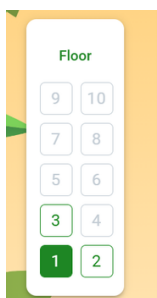

3
Upload your photo and fill in your details

4
Save your changes

LIVE NETWORKING SESSION

Select the floor you want to participate

Each table can hold a maximum of 6 people

Cam Off

Mic Off

Turn on your camera and microphone to start the interaction